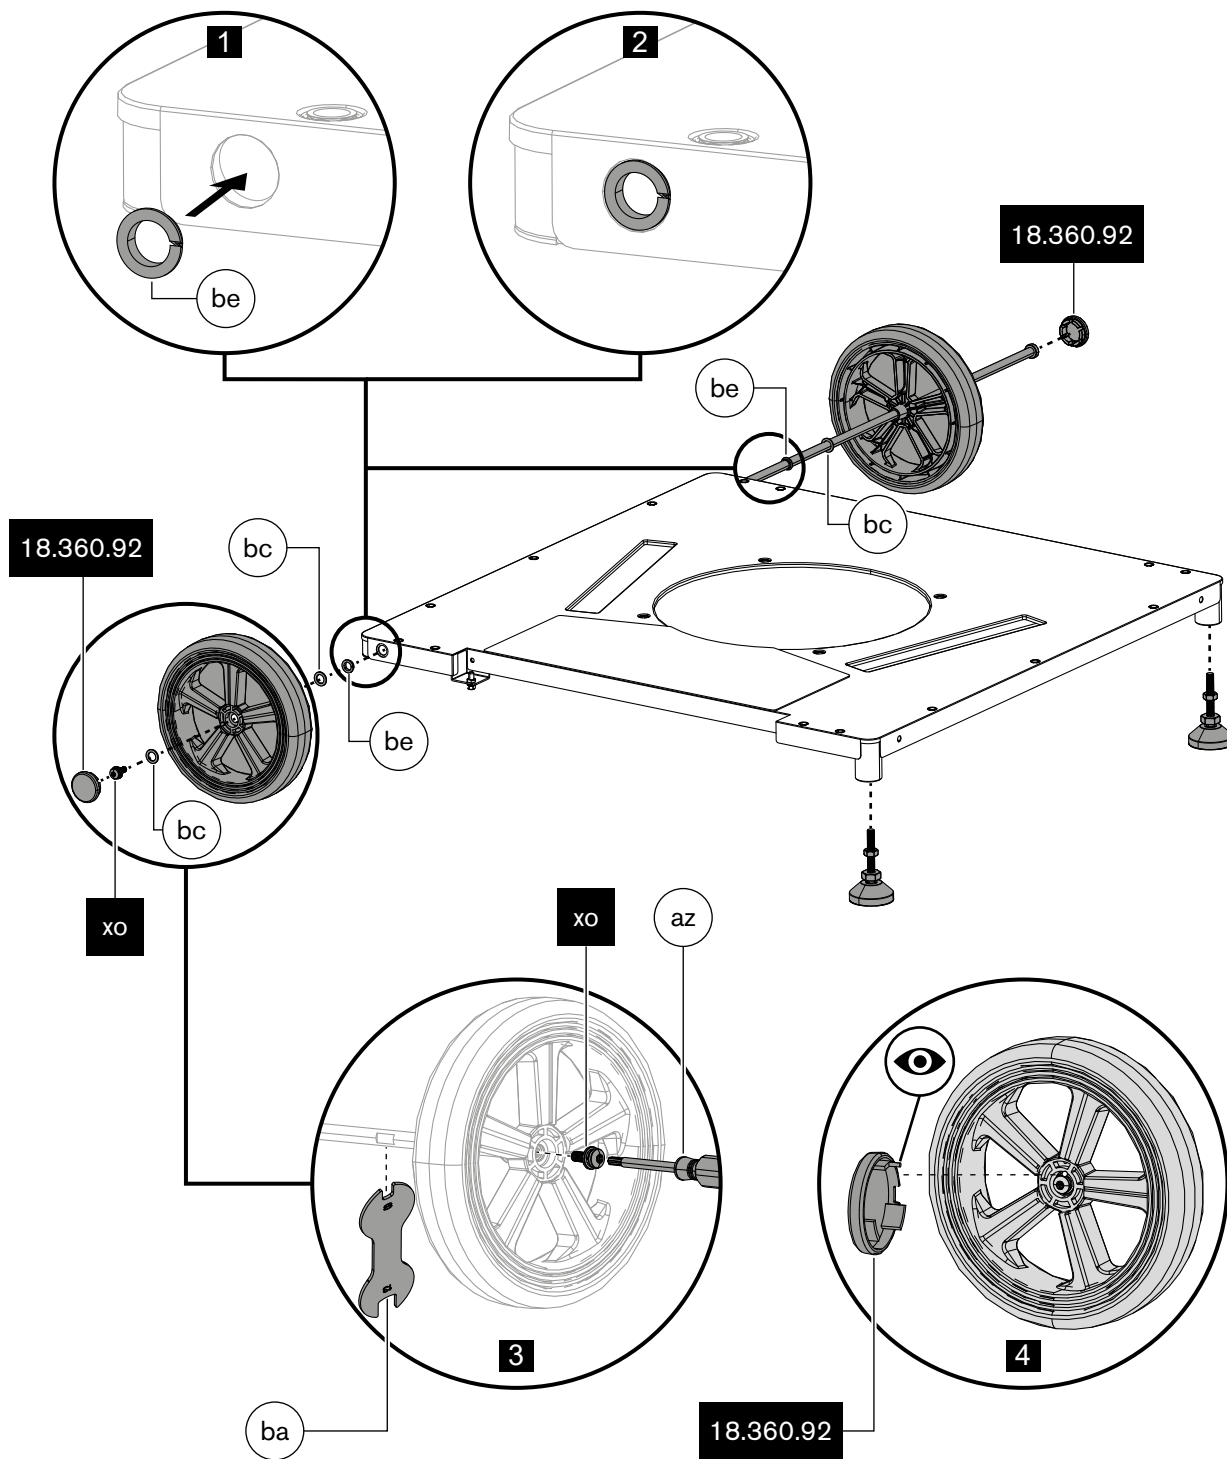

Screwdriver M6		
1x	az	
Art. 18.371.76		

NON rechargeable battery 1.5V (AAA)		
6x		

AROSA 570 G EVO GREY STEEL

1.

2.

 <p>ba x1</p>	 <p>az x1</p>
 <p>bc x3</p>	 <p>be x2</p>
 <p>xo x1</p>	 <p>18.360.92 x2</p>