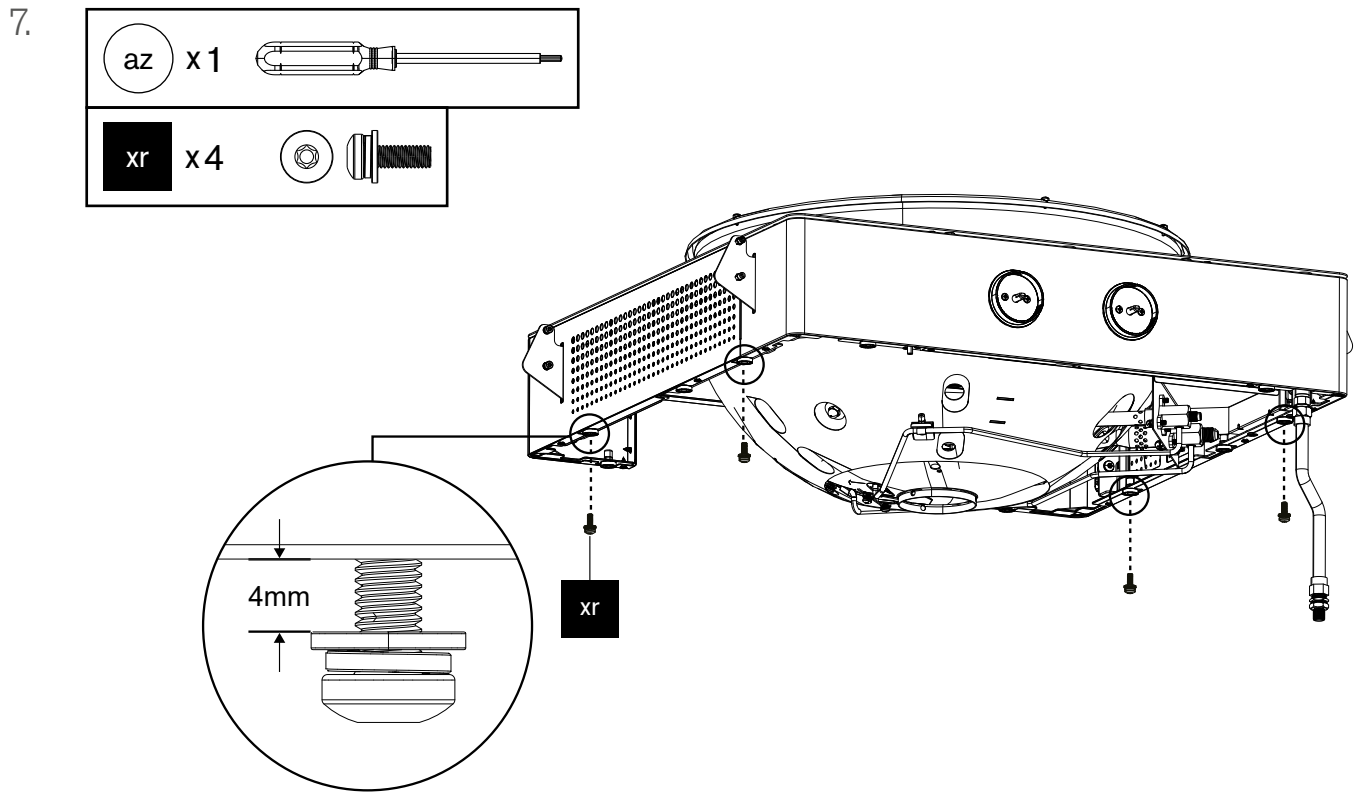

AROSA 570 G EVO GREY STEEL