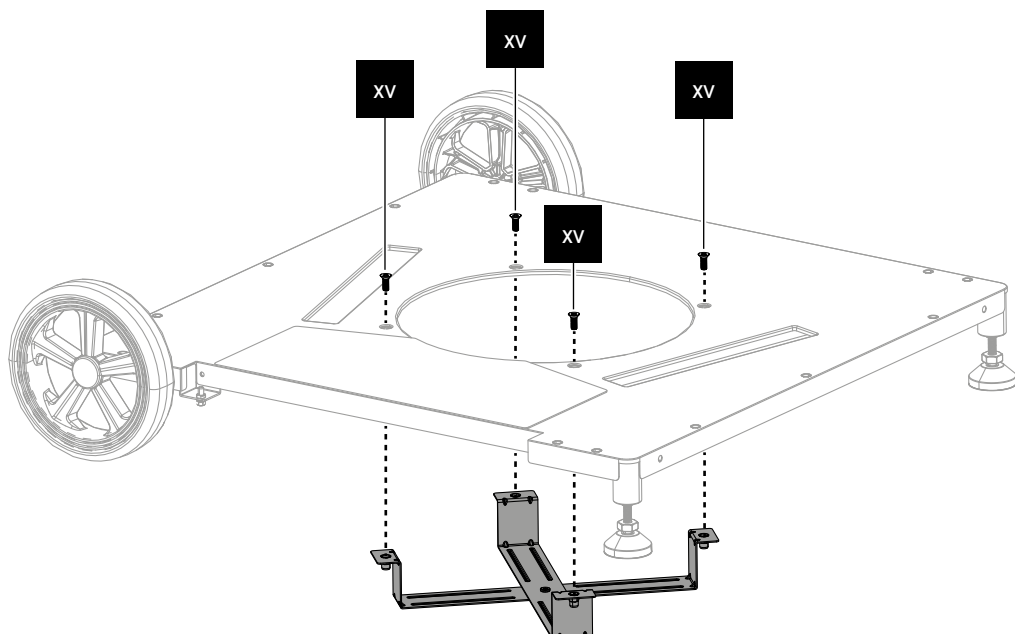

AROSA 570 G EVO GREY STEEL