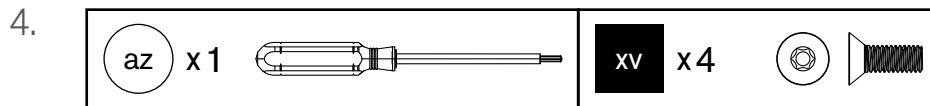

AROSA 570 G EVO GREY STEEL