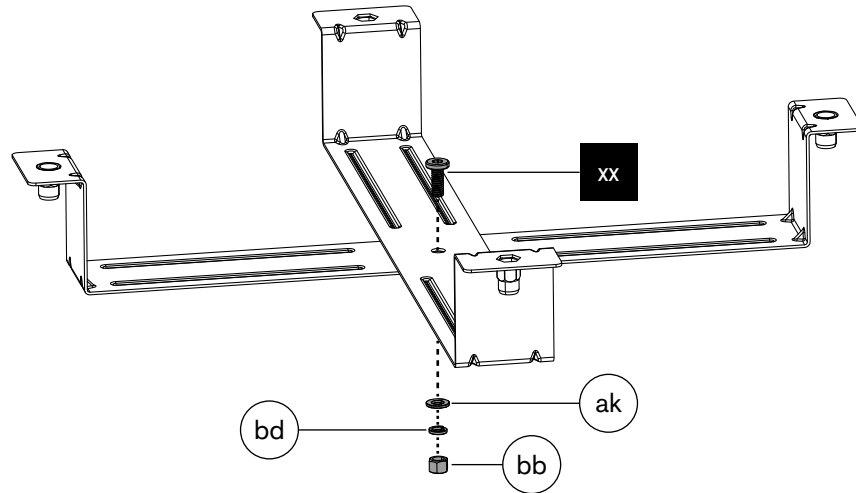

AROSA 570 G EVO GREY STEEL