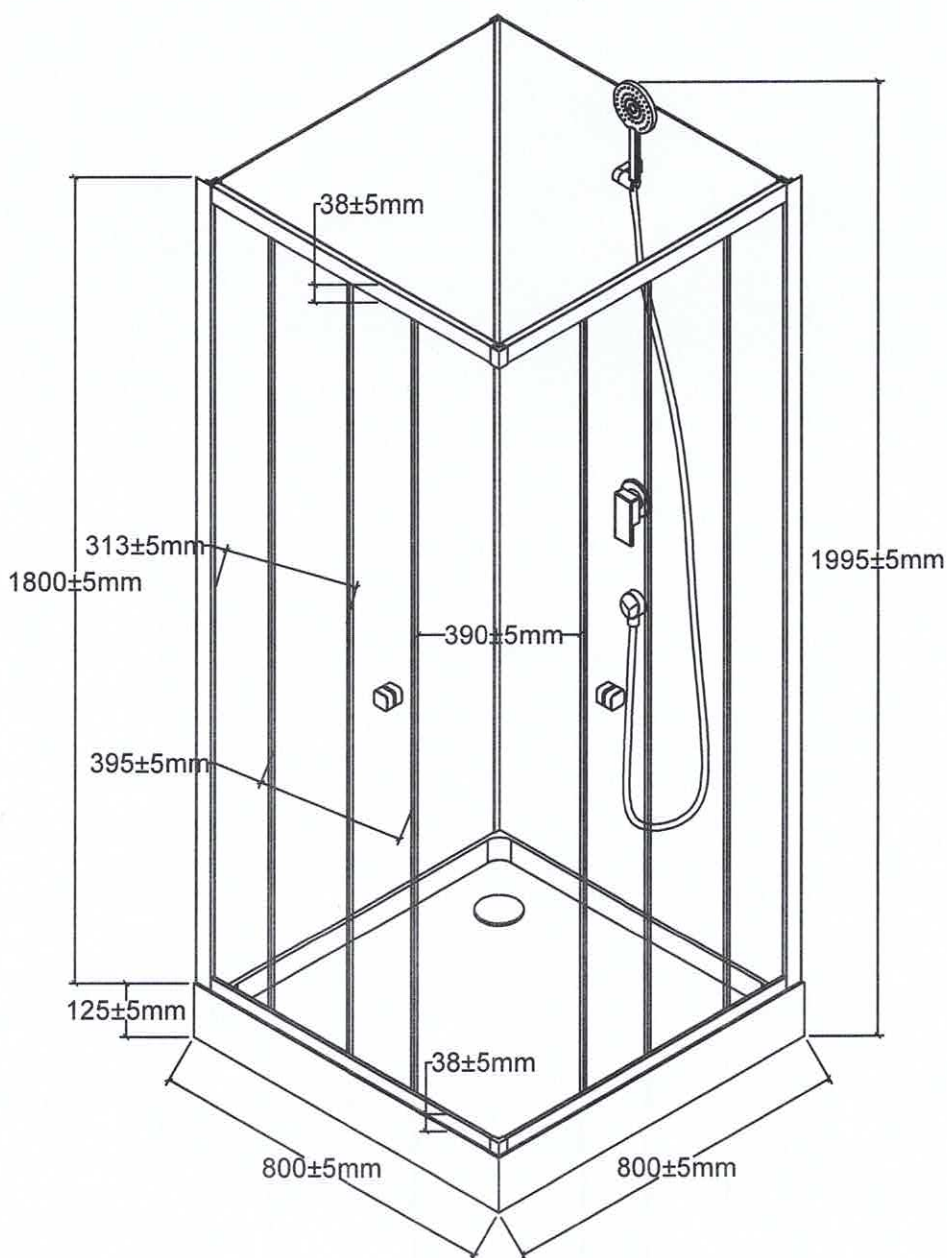

CAB269  
800X800X1995mm

profile:black  
sliding door+fixed panel:4mm clear glass  
back panel:4mm glass with white film  
tray:12.5cm white ABS

spare parts:  
hand shower  
hand shower holder  
1 function mixer  
2x handles  
single wheels  
60mm siphon