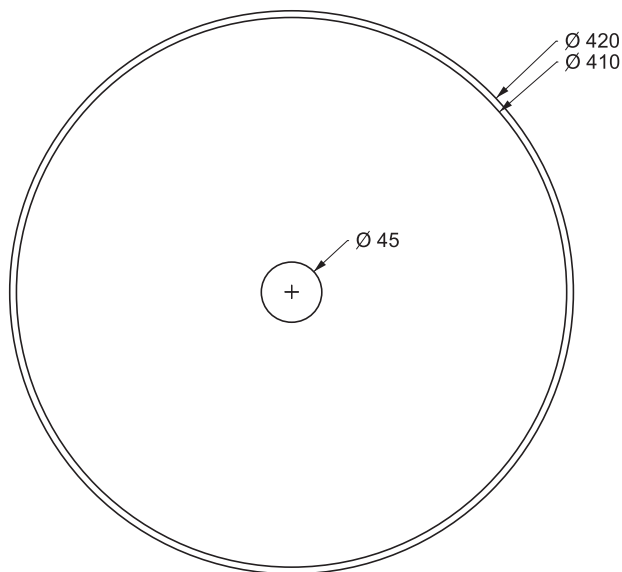

Collezione di lavandini realizzati in argilla refrattaria, torniti a mano con cottura a terzo fuoco. Gli smalti colorati lucidi e vetrificati si abbinano all'esterno naturale cerato ed impermeabilizzato. Ogni esemplare viene confezionato in una esclusiva cappelliera. Sei colori, sei differenti cappelliere, sei fragranze esclusive racchiuse in una chips di argilla che accompagna il lavandino insieme al copripiletta, alla garanzia a vita, al numero del pezzo ed alla firma del Mastro ceramista. Ogni prodotto, ogni dettaglio, ogni lavorazione è interamente artigianale ed assolutamente Made in Italy.

Basins made in fire clay, turned by hand and decorated with third firing technique. Shiny and colourful glazes of the inside combine with the external finish in natural clay, waxed and waterproofed. Each piece comes with an exclusive packing, an elegant hat box. Six colours, six different boxes, six unique scents diffused by a clay chip included in the packaging, along with life-long guarantee, serial number of the item and signature of the ceramic master. Each basin, each detail, each working is crafted by hand and completely Made in Italy.

INDEX TINTA / INDEX ROUGHT

Note: Realizzati con smalti ceramici di origine naturale o metalli. Viste le variazioni naturali e/o i processi artigianali dei prodotti, lievi differenze vengono considerate come elementi caratterizzanti e non difetti di fabbricazione

Manutenzione:

Ogni lavandino di questa collezione è fatto a mano. Per aiutarlo a mantenere la sua bellezza nel tempo, consigliamo di pulire la superficie in maniera delicata con acqua e detergente neutro.

Ci raccomandiamo di sciacquare via qualsiasi traccia di sapone dopo l'uso e di asciugare con un panno pulito e delicato.

Non lasciare sulla superficie dei lavandini materiali come dentifricio, solvente, detersivi caustici, alcol, candeggina che potrebbero danneggiare la finitura.

Non utilizzare mai spugnette abrasive..

Cipi garantisce l'articolo solo nel rispetto delle presenti istruzioni.

Note: finished with natural ceramic enamels or metals.

Due to natural products used and hand made production of the goods, small differences are to be considered distinctive features of the product, not defects.

Maintenance:

each basin is made by hand. To preserve its original conditions over time, clean it with water and a mild detergent. Wash away any trace of soap after use and dry the surface with a clean and soft cloth.

Avoid prolonged contact with toothpaste, solvents, caustic detergents, alcohol, bleach which may damage its finish.

Do not use abrasive sponges..

Cipi warranty is applicable only when the above mentioned instructions are followed