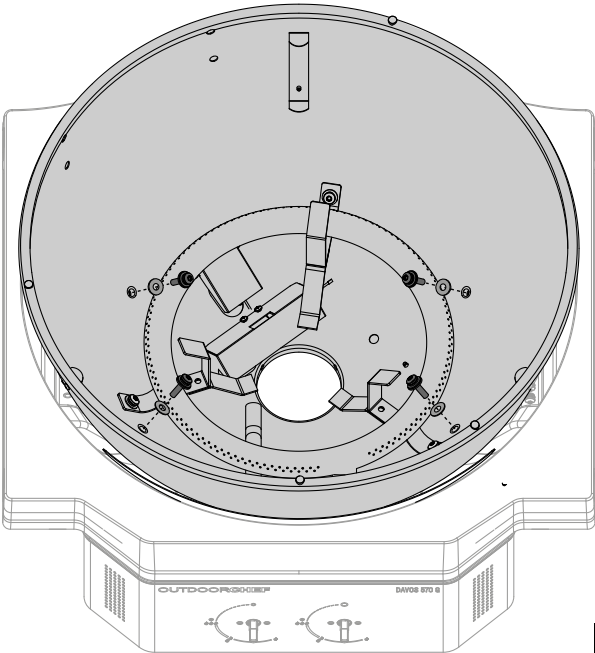

DAVOS 570 G PRO

18.