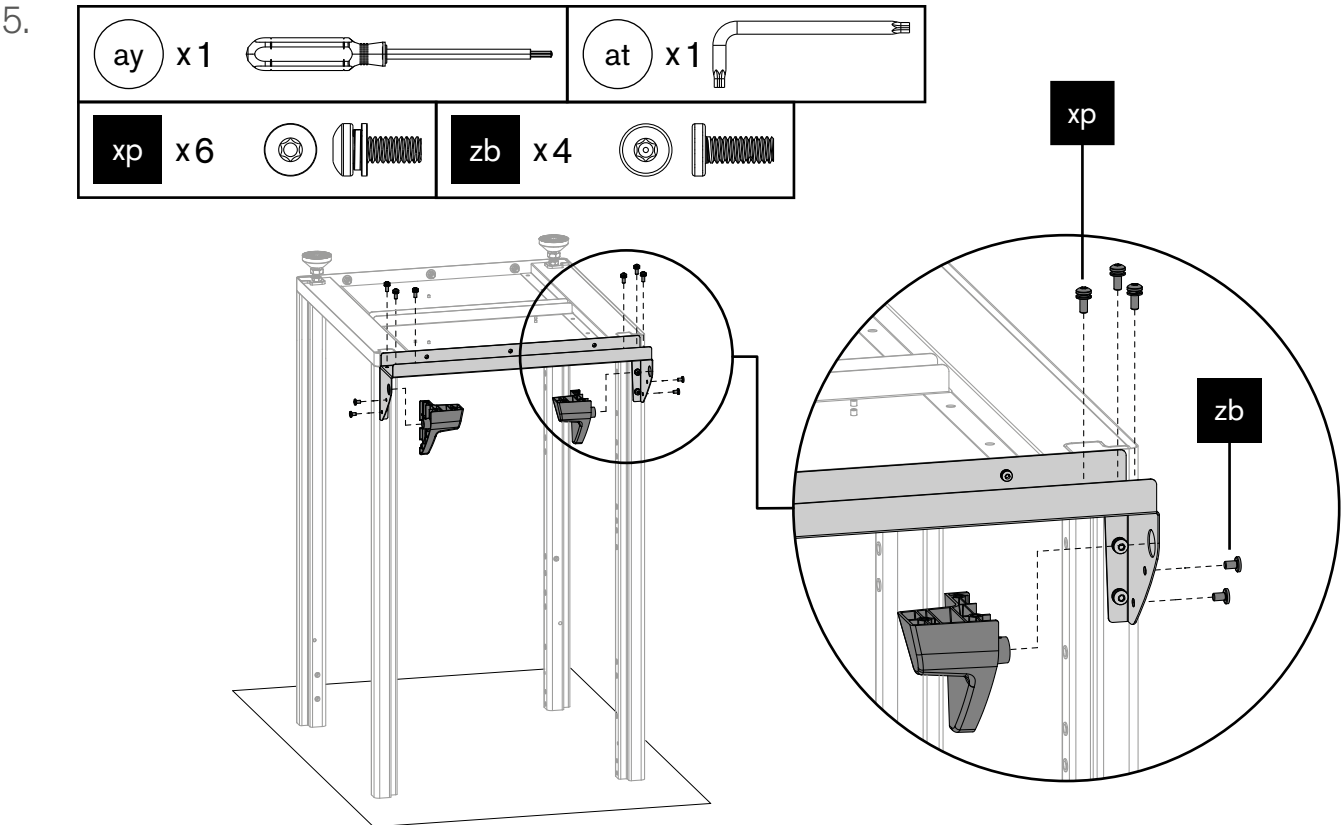

Crosshead screwdriver B (85mm)		
1x	as	
Art. 18.371.49		

Screwdriver M5		
1x	ay	
Art. 18.371.75		

NON rechargeable battery 1.5V (AAA)		
6x		

DAVOS 570 G PRO

3.

DAVOS 570 G PRO

6.

18.360.92 x2		18.372.14 x2	
---------------------	---	---------------------	---