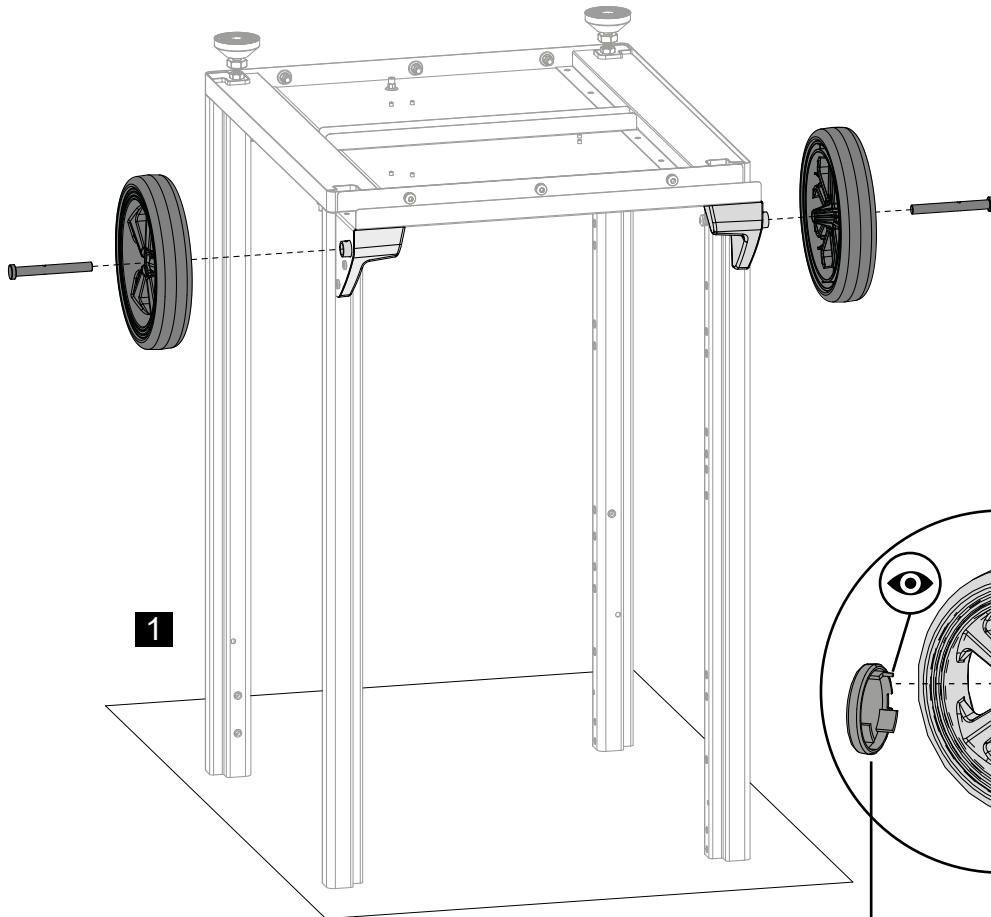

Crosshead screwdriver B (85mm)		
1x	as	
Art. 18.371.49		

Screwdriver M5		
1x	ay	
Art. 18.371.75		

NON rechargeable battery 1.5V (AAA)		
6x		

DAVOS 570 G PRO

3.

DAVOS 570 G PRO

6.

18.360.92 x2		18.372.14 x2	
---------------------	---	---------------------	---