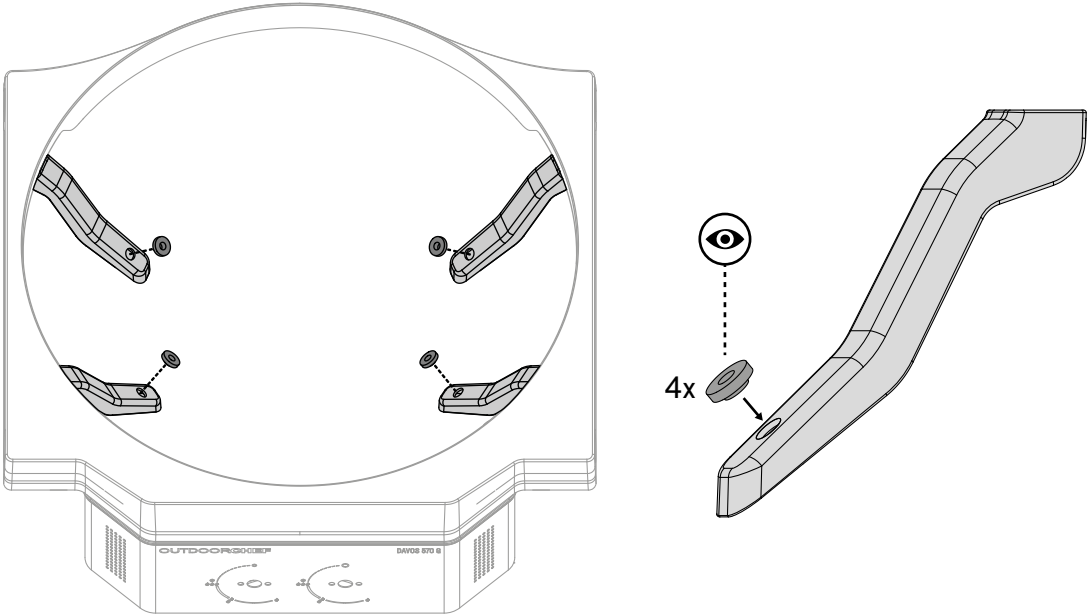

DAVOS 570 G PRO

15.