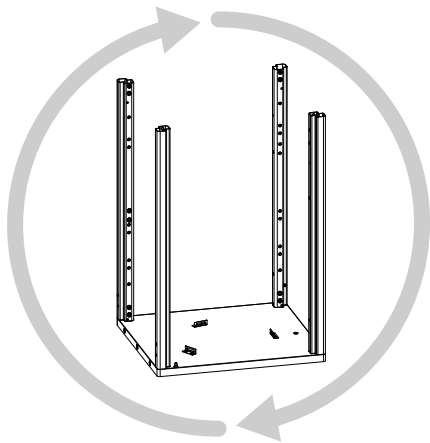

Crosshead screwdriver B (85mm)		
1x	as	
Art. 18.371.49		

Screwdriver M5		
1x	ay	
Art. 18.371.75		

NON rechargeable battery 1.5V (AAA)		
6x		

DAVOS 570 G PRO

3.

DAVOS 570 G PRO

6.

18.360.92 x2		18.372.14 x2	
---------------------	---	---------------------	---