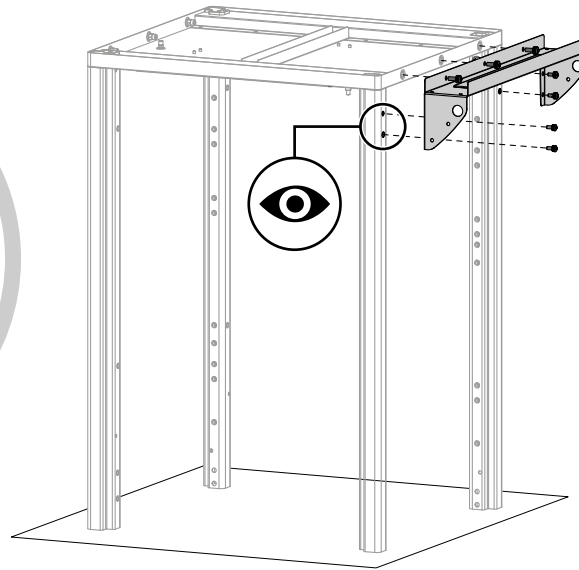

Crosshead screwdriver B (85mm)		
1x	as	
Art. 18.371.49		

Screwdriver M5		
1x	ay	
Art. 18.371.75		

NON rechargeable battery 1.5V (AAA)		
6x		

DAVOS 570 G PRO

3.

DAVOS 570 G PRO

6.

18.360.92 x2		18.372.14 x2	
---------------------	---	---------------------	---