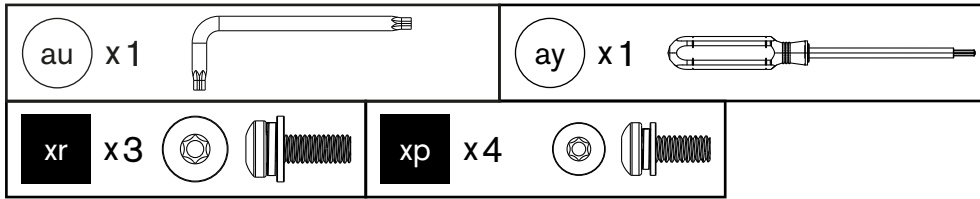

Crosshead screwdriver B (85mm)		
1x	as	
Art. 18.371.49		

Screwdriver M5		
1x	ay	
Art. 18.371.75		

NON rechargeable battery 1.5V (AAA)		
6x		

DAVOS 570 G PRO

3.

DAVOS 570 G PRO

6.

18.360.92 x2		18.372.14 x2	
---------------------	---	---------------------	---