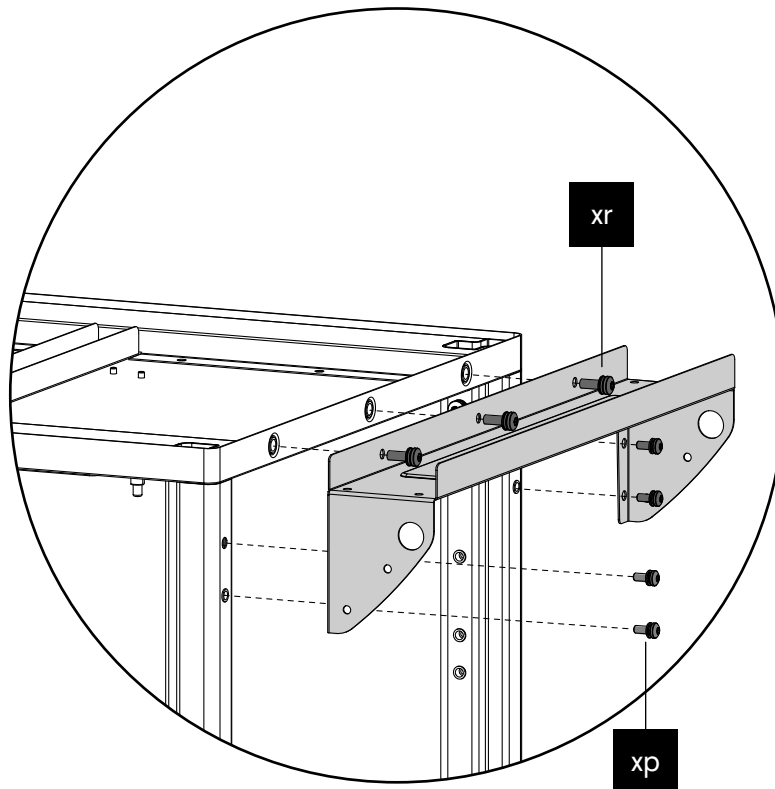

Crosshead screwdriver B (85mm)		
1x	as	
Art. 18.371.49		

Screwdriver M5		
1x	ay	
Art. 18.371.75		

NON rechargeable battery 1.5V (AAA)		
6x		

DAVOS 570 G PRO

3.

DAVOS 570 G PRO

6.

18.360.92 x2		18.372.14 x2	
---------------------	---	---------------------	---