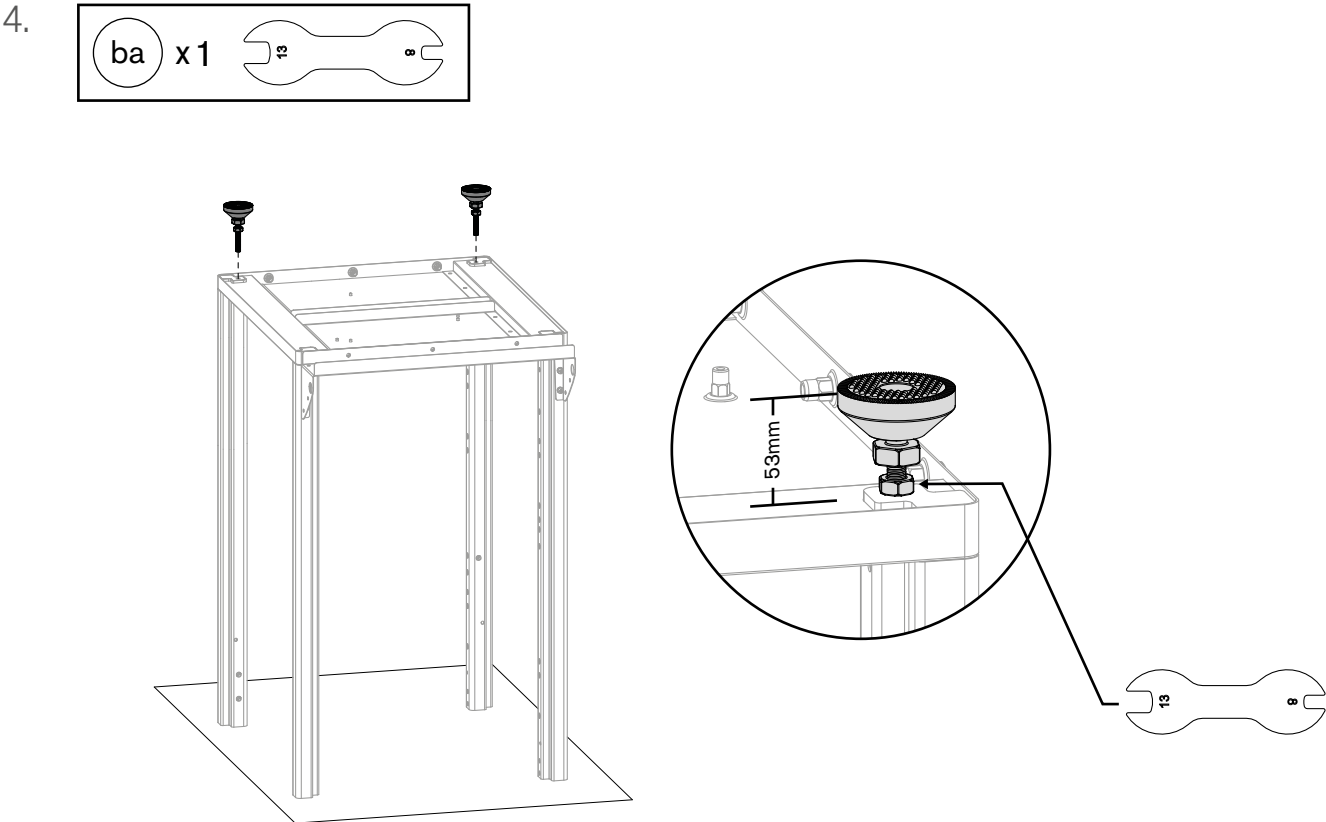

Crosshead screwdriver B (85mm)		
1x	as	
Art. 18.371.49		

Screwdriver M5		
1x	ay	
Art. 18.371.75		

NON rechargeable battery 1.5V (AAA)		
6x		

DAVOS 570 G PRO

3.

DAVOS 570 G PRO

6.

18.360.92 x2		18.372.14 x2	
---------------------	---	---------------------	---