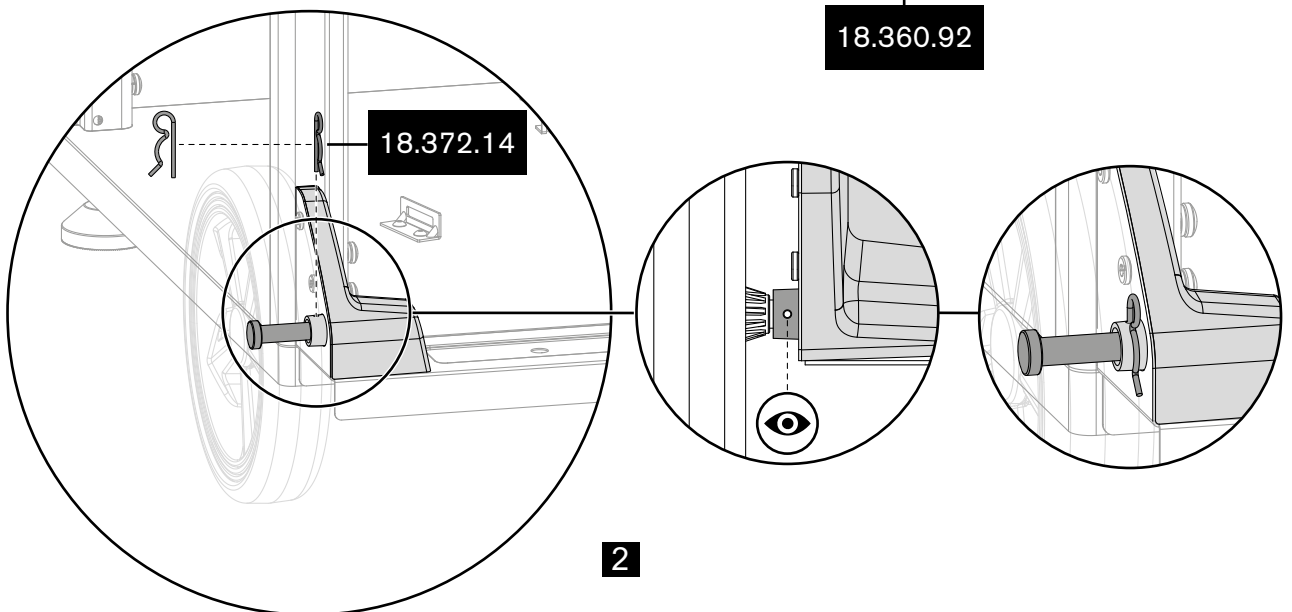

6.

18.360.92 x2		18.372.14 x2	

18.360.92