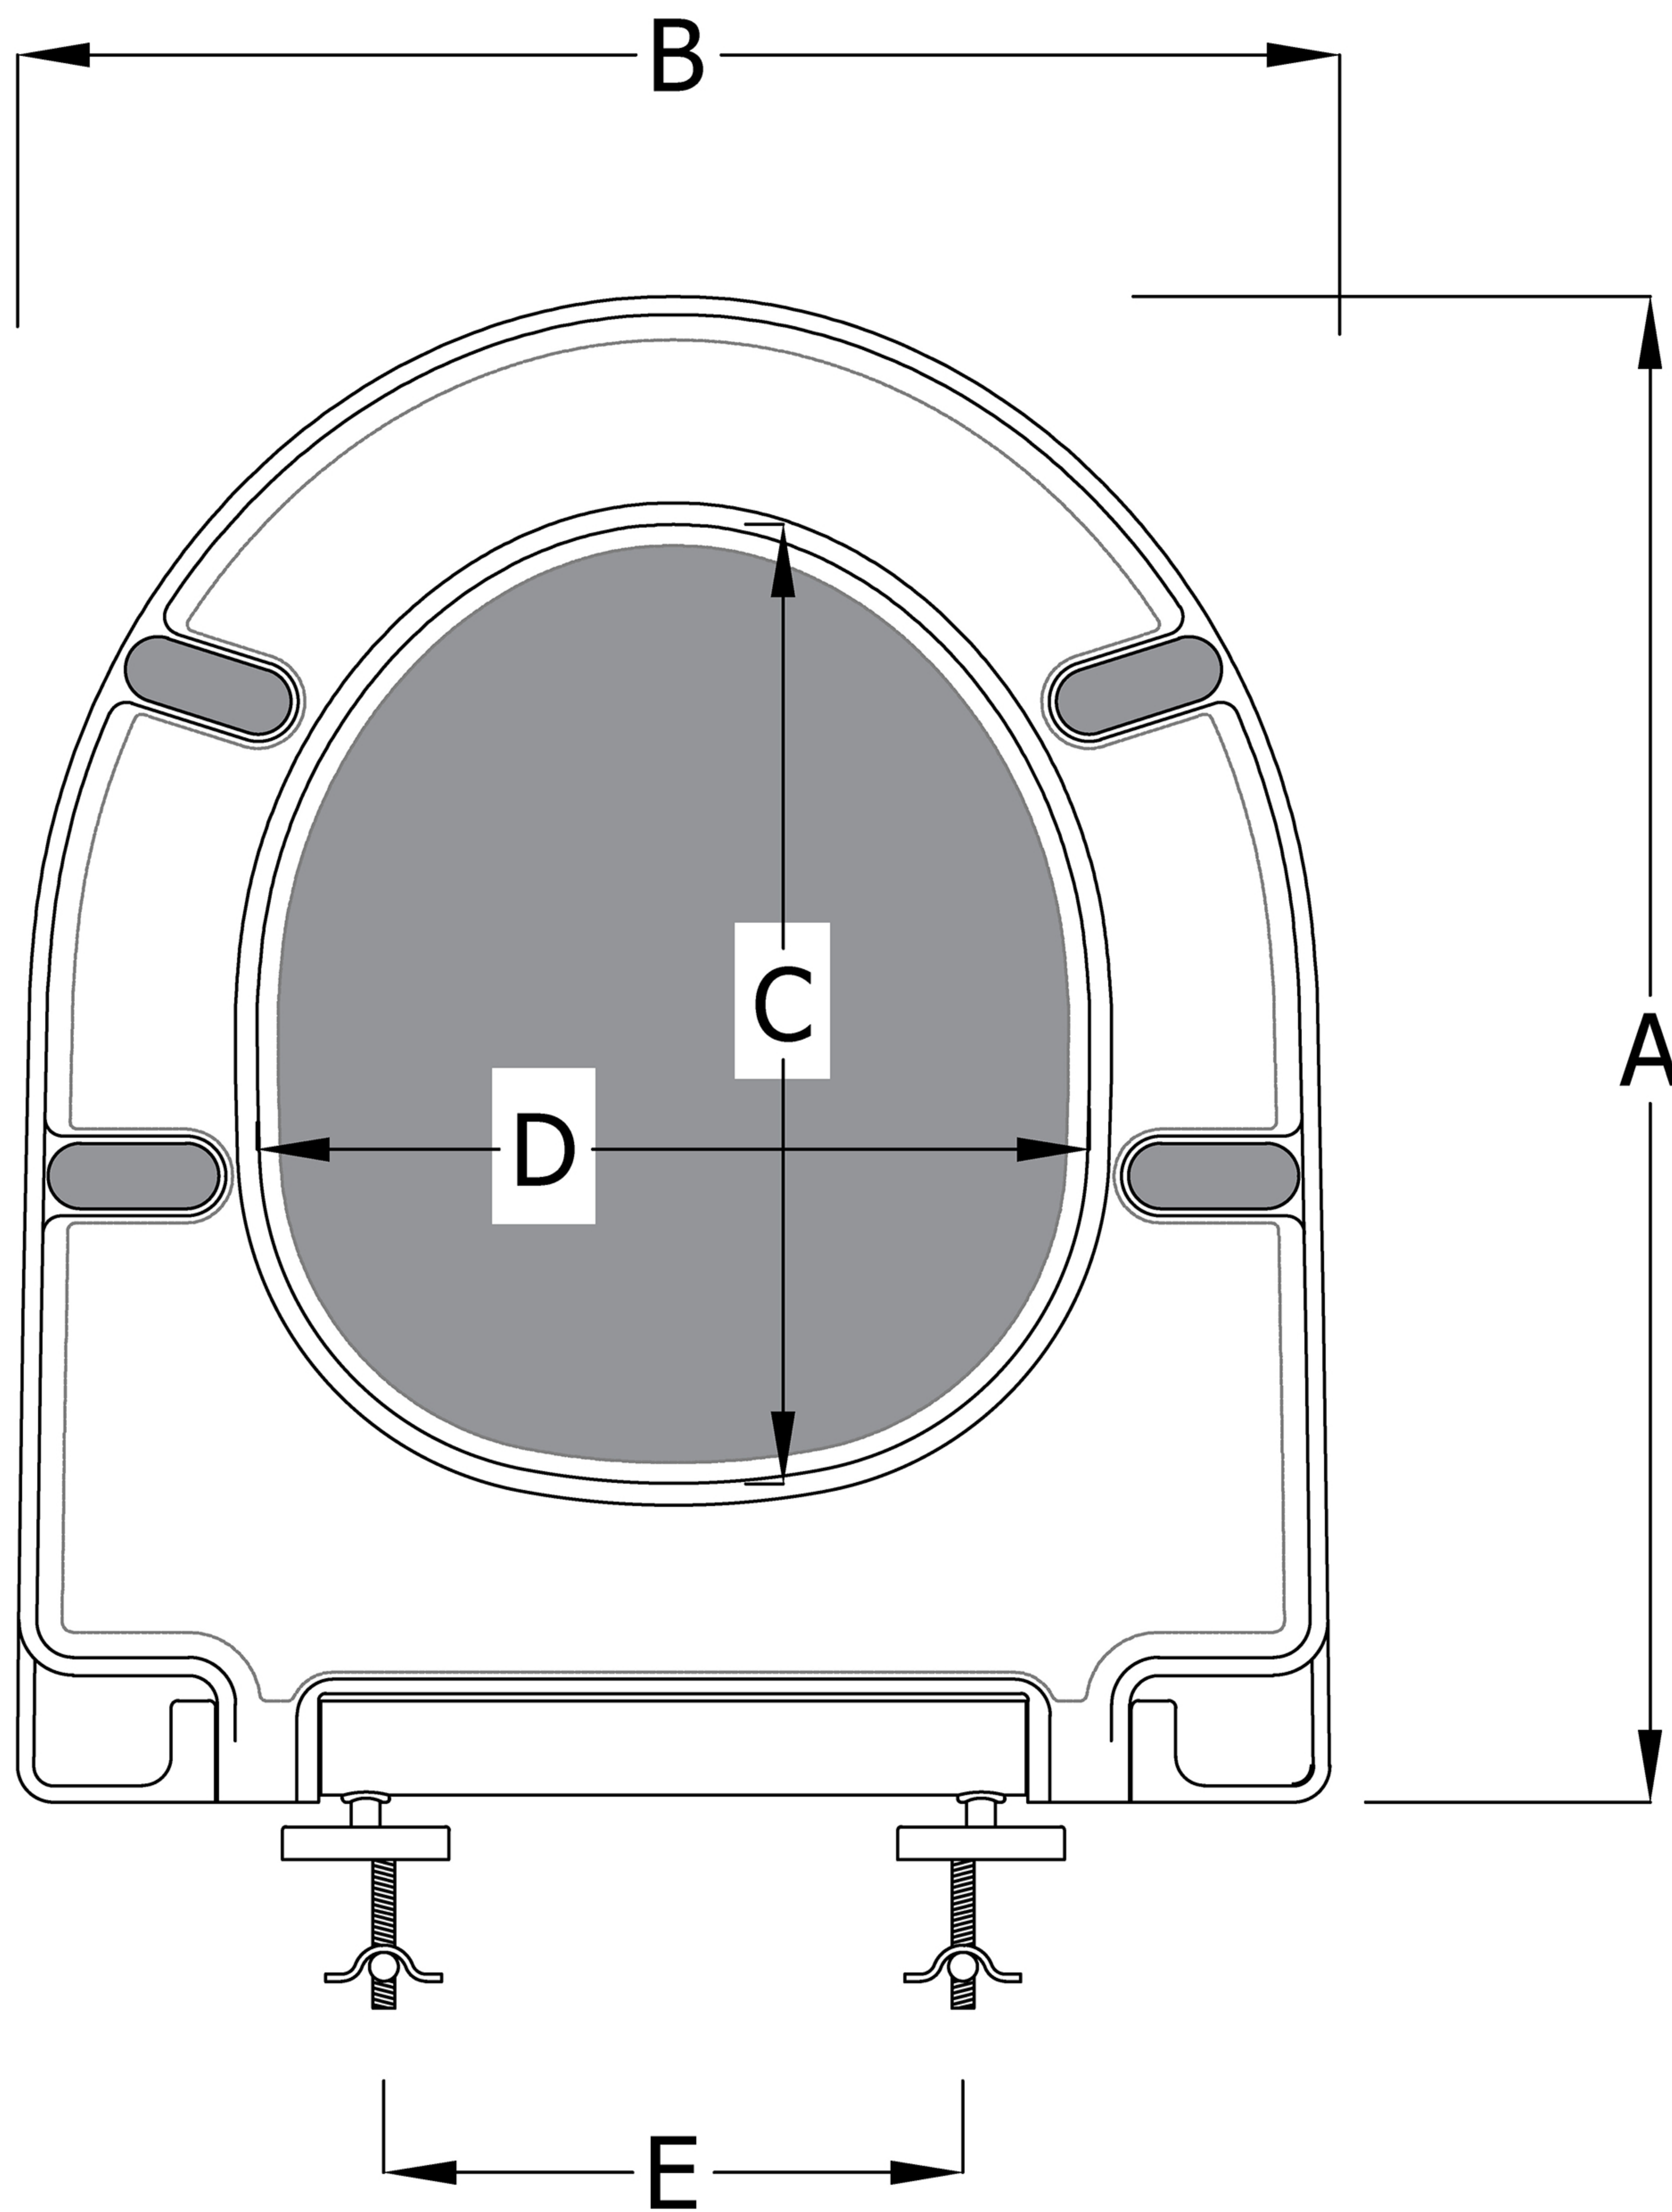

RAK FEELING UREA SOFT CLOSE-MATT RTSC 3901500

A	B	C	D	E
416mm	363mm	265mm	212mm	160mm