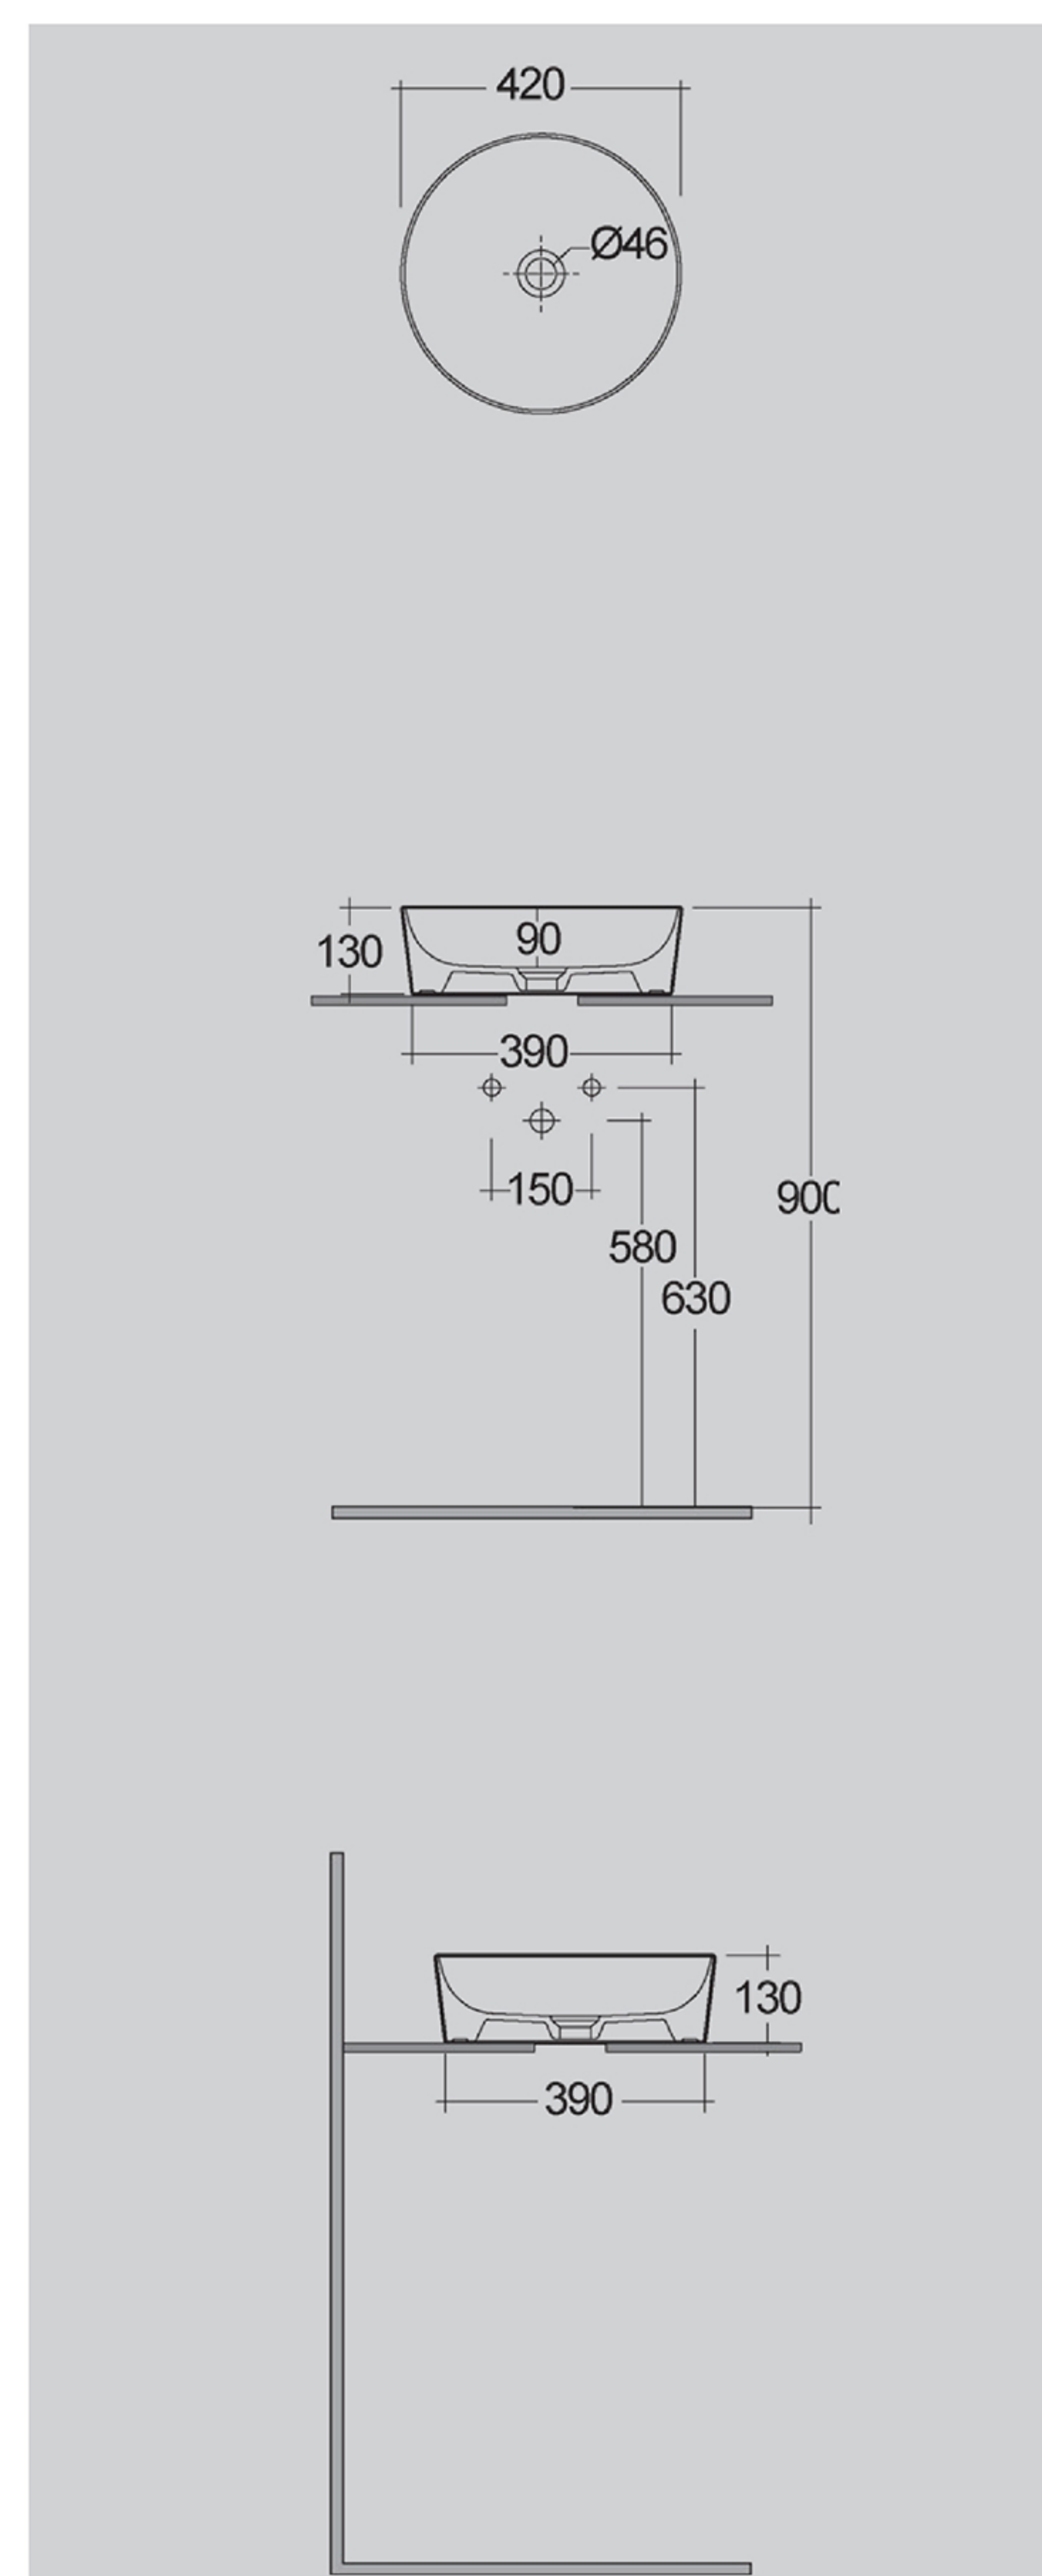

RAK-FEELING - FEECT4200504A - SCHWARZ MATT

Waschbecken | Aufgesetzt

RAK
CERAMICS

Technische Spezifikationen

Größe:	420 x 420 mm
Gewicht:	8,7 kg
Farbe:	Schwarz
Schüsselform:	Rund
Kollektion:	Rak-Feeling Waschbecken

Code Name

FEECT4200504A RAK-FEELING SLIM RUND WASCHBECKEN
42 CM SCHWARZ MATT

Dimensions: All dimensions in mm. Tolerance of vitreous china & fireclay items: +/- 5% for below 200mm and +/- 3% for above 200 mm; for all other items tolerance +/- 1%. Note: Due to a continuing development program to improve design and performance, the manufacturer reserves all rights to vary specifications without prior information. Please note accessories are for photographic use only.