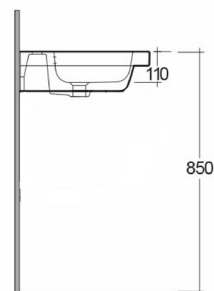

RAK-FEELING - RST0801514A - CAPPUCCINO MATT

Waschtisch | Wand

RAK
CERAMICS

Technische Spezifikationen

Größe:	550 x 460 mm
Gewicht:	23 kg
Farbe:	Cappuccino
Schüsselform:	Rechteck
Kollektion:	Rak-Feeling Waschtisch

Code Name

RST0801514A RAK-FEELING WAND WASCHTISCH 55 CM
CAPPUCCINO MATT

Dimensions: All dimensions in mm. Tolerance of vitreous china & fireclay items: +/- 5% for below 200mm and +/- 3% for above 200 mm; for all other items tolerance +/- 1%. Note: Due to a continuing development program to improve design and performance, the manufacturer reserves all rights to vary specifications without prior information. Please note accessories are for photographic use only.