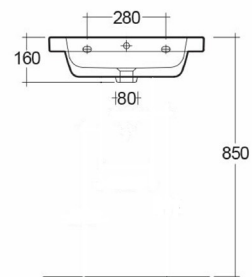

RAK-FEELING - RST0801514A - CAPPUCCINO MATT

Waschtisch | Wand

RAK
CERAMICS

Technische Spezifikationen

Größe:	550 x 460 mm
Gewicht:	23 kg
Farbe:	Cappuccino
Schüsselform:	Rechteck
Kollektion:	Rak-Feeling Waschtisch

Code Name

RST0801514A RAK-FEELING WAND WASCHTISCH 55 CM
CAPPUCCINO MATT

Dimensions: All dimensions in mm. Tolerance of vitreous china & fireclay items: +/- 5% for below 200mm and +/- 3% for above 200 mm; for all other items tolerance +/- 1%. Note: Due to a continuing development program to improve design and performance, the manufacturer reserves all rights to vary specifications without prior information. Please note accessories are for photographic use only.