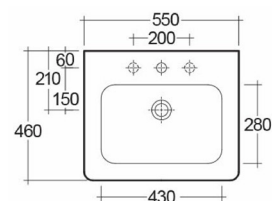

RAK-FEELING - RST0801514A - CAPPUCCINO MATT

Waschtisch | Wand

RAK
CERAMICS

Technische Spezifikationen

Größe:	550 x 460 mm
Gewicht:	23 kg
Farbe:	Cappuccino
Schüsselform:	Rechteck
Kollektion:	Rak-Feeling Waschtisch

Code Name

RST0801514A RAK-FEELING WAND WASCHTISCH 55 CM
CAPPUCCINO MATT

Dimensions: All dimensions in mm. Tolerance of vitreous china & fireclay items: +/- 5% for below 200mm and +/- 3% for above 200 mm; for all other items tolerance +/- 1%. Note: Due to a continuing development program to improve design and performance, the manufacturer reserves all rights to vary specifications without prior information. Please note accessories are for photographic use only.