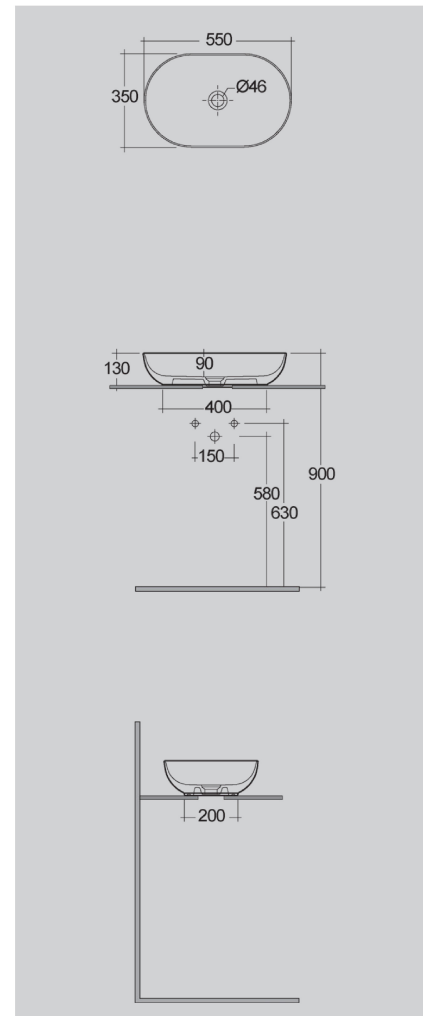

### Technische Spezifikationen

Größe:	550 x 350 mm
Gewicht:	9,3 kg
Farbe:	Weiß
Schüsselform:	Oval
Kollektion:	Rak-Feeling Waschbecken

### Code Name

FEECT5500500A RAK-FEELING SLIM OVAL WASHBECKEN  
55 CM WEIß MATT

Dimensions: All dimensions in mm. Tolerance of vitreous china & fireclay items: +/- 5% for below 200mm and +/- 3% for above 200 mm; for all other items tolerance +/- 1%. Note: Due to a continuing development program to improve design and performance, the manufacturer reserves all rights to vary specifications without prior information. Please note accessories are for photographic use only.