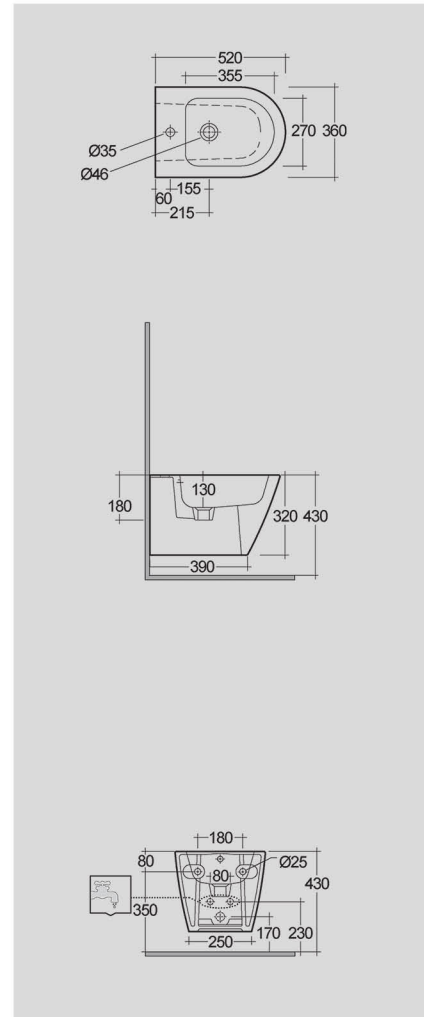

RAK-FEELING - RST07514A - CAPPUCCINO MATT

Wandhängend | Bidet

RAK
CERAMICS

Technische Spezifikationen

Größe:	520 x 360 mm
Gewicht:	21 kg
Farbe:	Cappuccino
Schüsselform:	Kompakt Oval
Kollektion:	Rak-Feeling Wc's & Bidet

Code Name

REST07514A RAK-FEELING RIMLESS WANDHÄNGEND BIDET
52 CM CAPPUCCINO MATT

Dimensions: All dimensions in mm. Tolerance of vitreous china & fireclay items: +/- 5% for below 200mm and +/- 3% for above 200 mm; for all other items tolerance +/- 1%. Note: Due to a continuing development program to improve design and performance, the manufacturer reserves all rights to vary specifications without prior information. Please note accessories are for photographic use only.